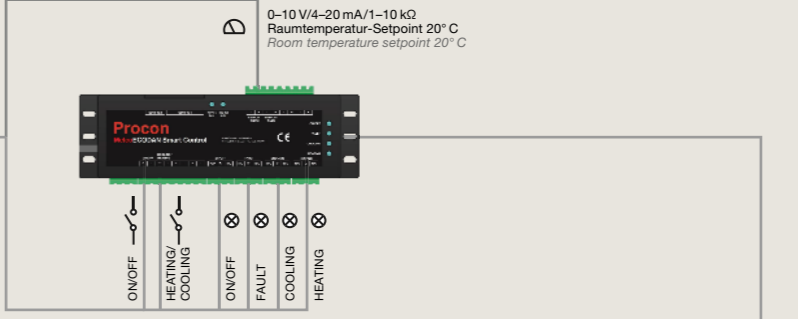

Universelles Gateway

Universal gateway

Modbus-Gateway

Modbus gateway

ON/OFF 40026
Change over Heating/Cooling 40059

A1M

Modbus-Kommunikationsadapter
Modbus communication adapter

**Procon MelcoEcodan
Smart Control**

Kommunikationsadapter
Communication adapter

GLT-System